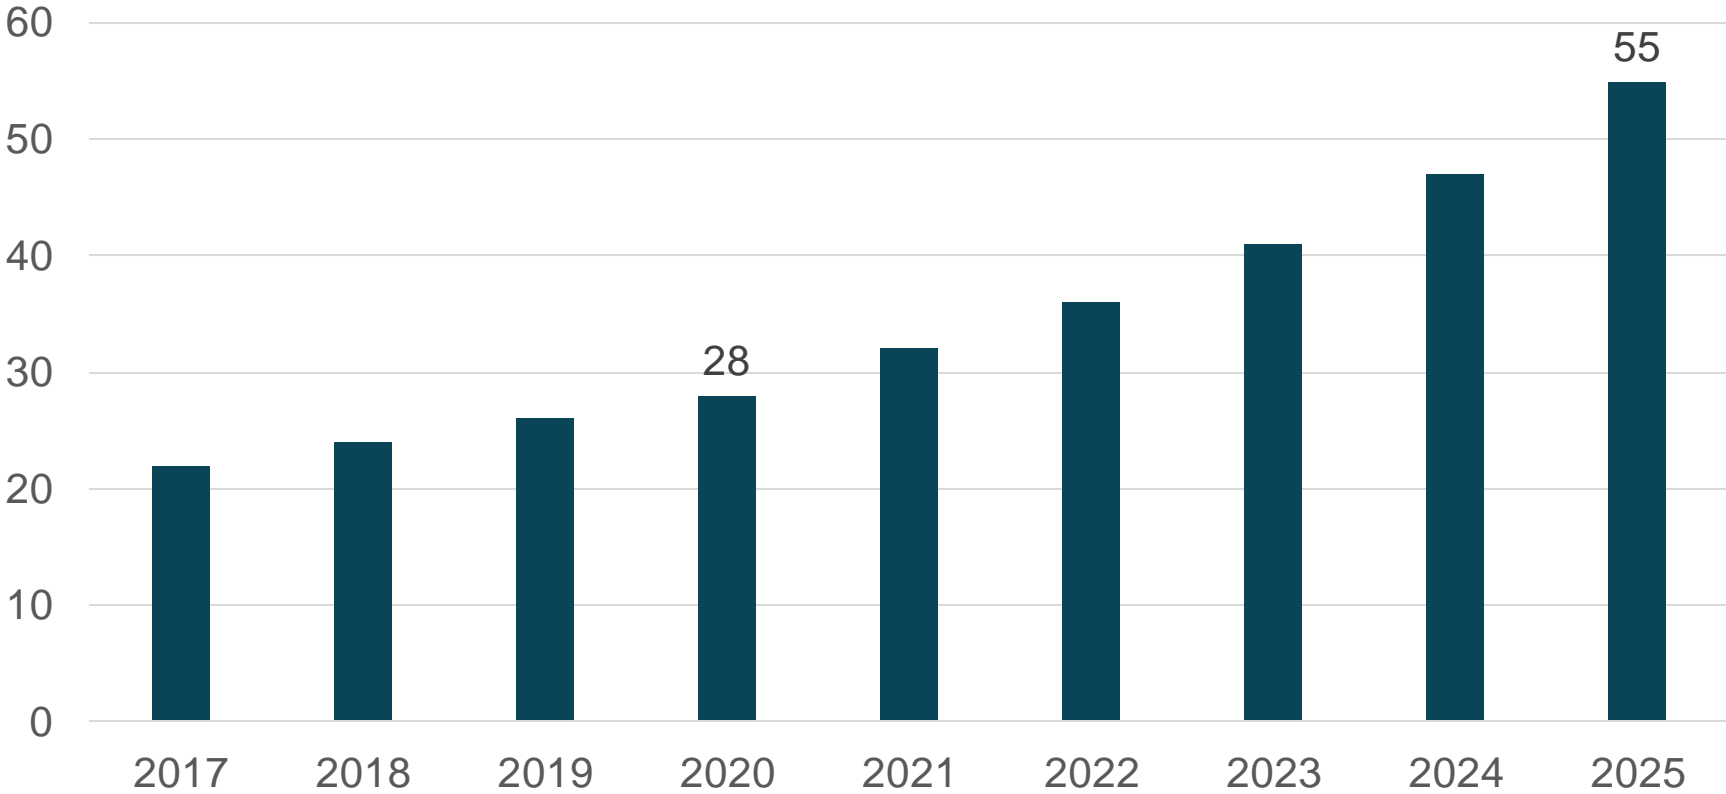

Global cold brew beverages 2017-25

Million litres

Source: Zenith Global Ltd

Global cold brew beverages 2020

Types in Asia Pacific

Regions

Global total 28.3 million litres

Source: Zenith Global Ltd