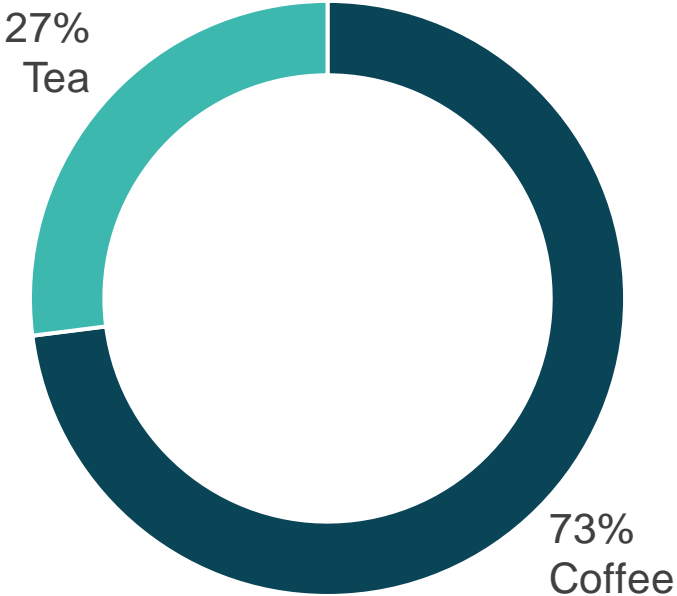

Global cold brew beverages 2017-25

Million litres

Source: Zenith Global Ltd

Global cold brew beverages 2020

Types in Asia Pacific

Regions

Global total 28.3 million litres

Source: Zenith Global Ltd