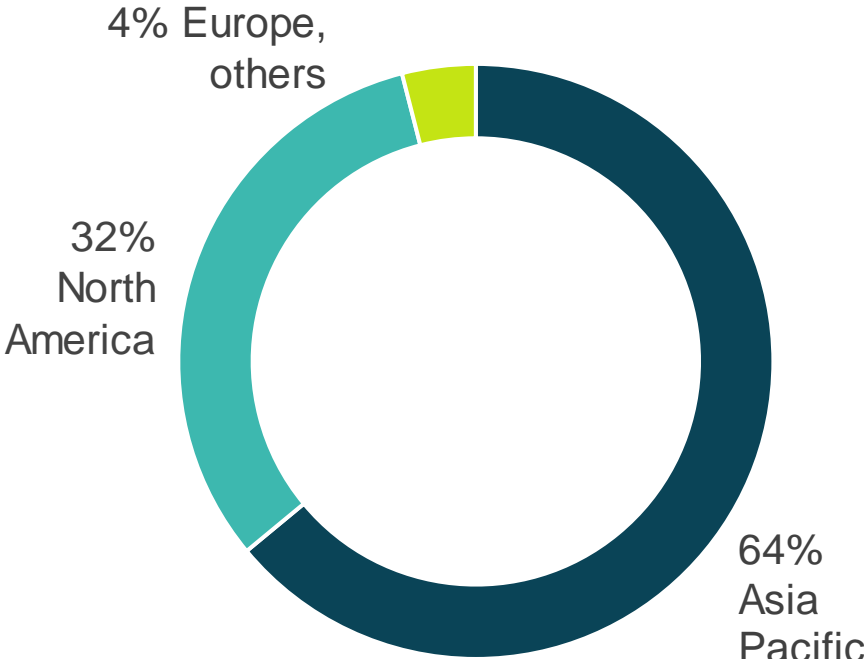

Global cold brew beverages 2017-25

Million litres

Source: Zenith Global Ltd

Global cold brew beverages 2020

Types in Asia Pacific

Regions

Global total 28.3 million litres

Source: Zenith Global Ltd